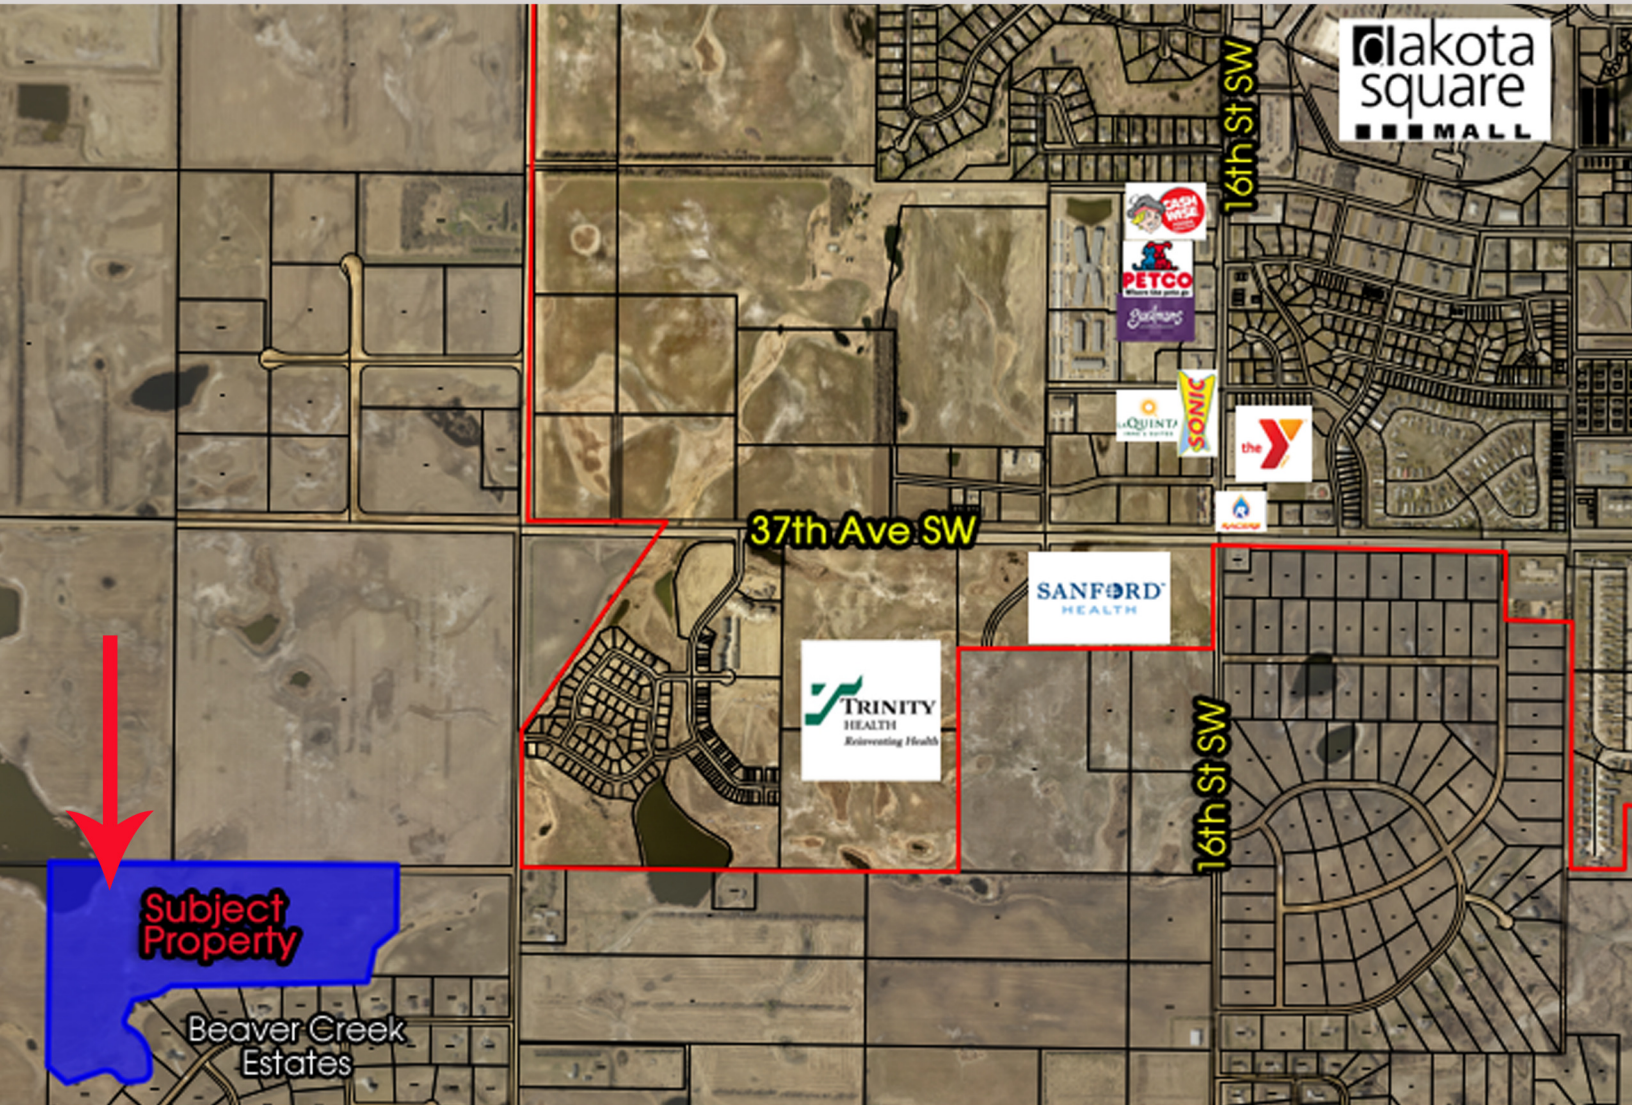

Office

1541 S. BDWY
Minot, ND 58701

64+ Acres Just Outside Minot

45th Avenue SW

SIGNAL
Realtors
(701)852-3505

Lakota square
MALL

petco

Garden of Eatin'

SONIC Drive In

the Y

SANFORD HEALTH

TRINITY HEALTH
Relieving Health

Subject Property

Beaver Creek Estates

FOR SALE

\$1,200,000 sale price
64.58 Acres
Zoned: AG