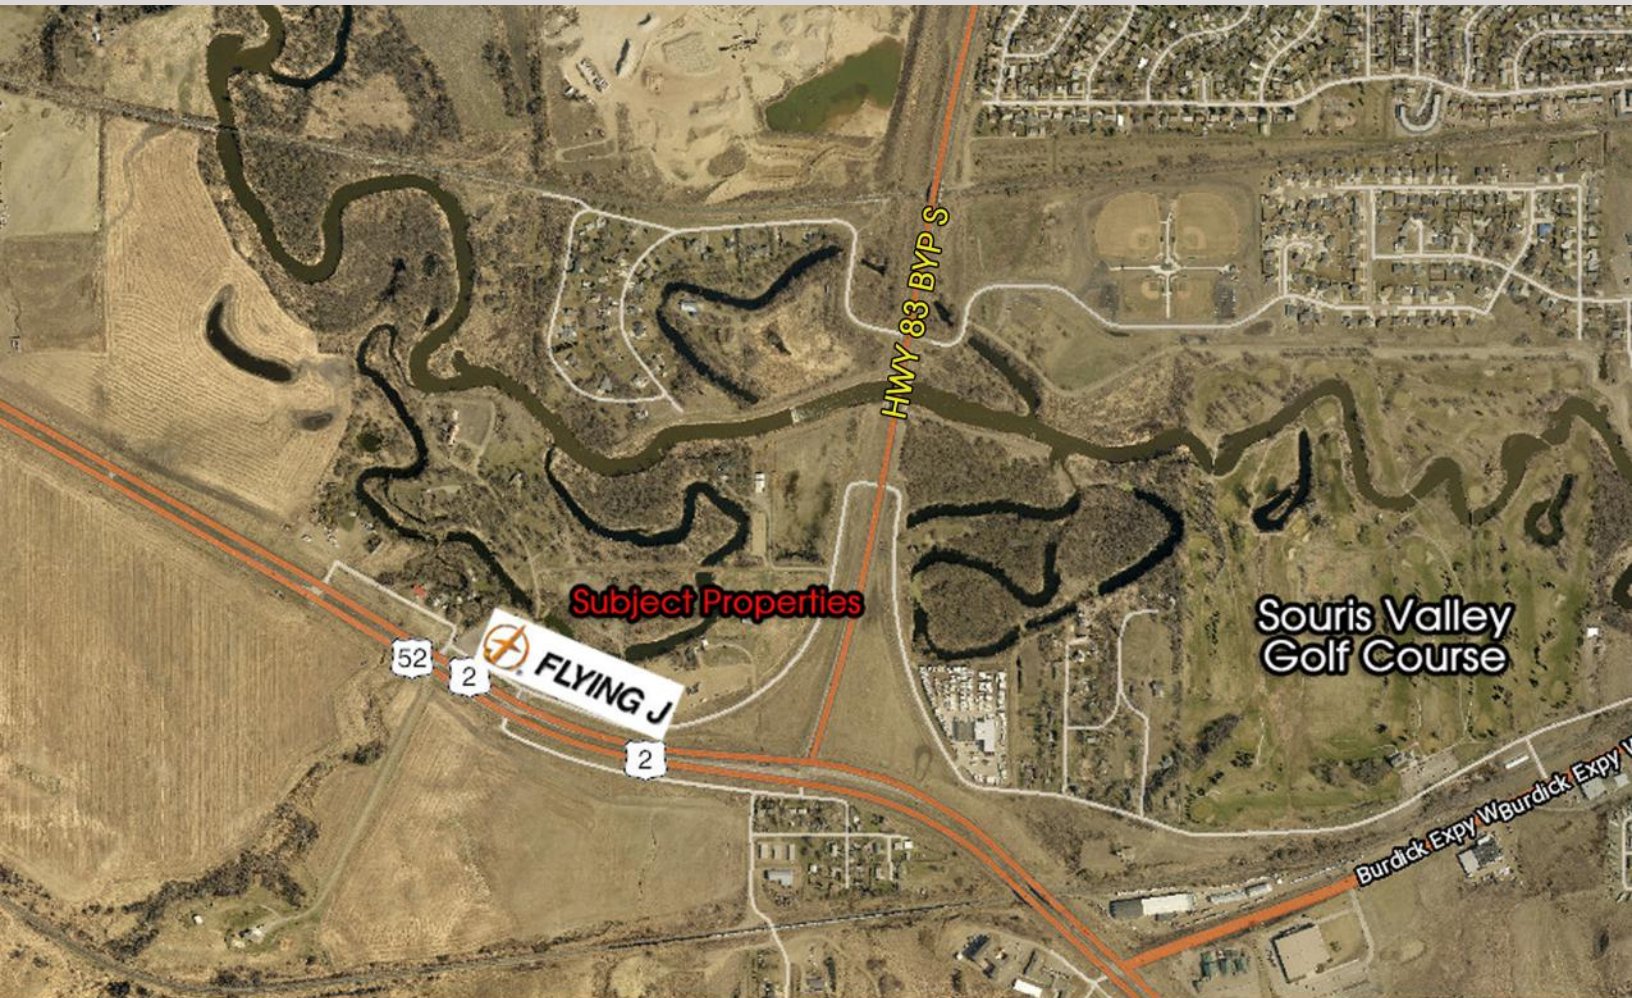

Office

1541 S. BDWY
Minot, ND 58701

4 Parcels of Land Near West
Hwy 2 & 52

3420 W HWY 2
Minot, ND 58701

SIGNAL
Realtors
(701)852-3505

Locator Map

Kristen Boen
701.340.5592
Duane Peterson
701.240.3660
Real Estate Professionals

www.minotcommercial.com