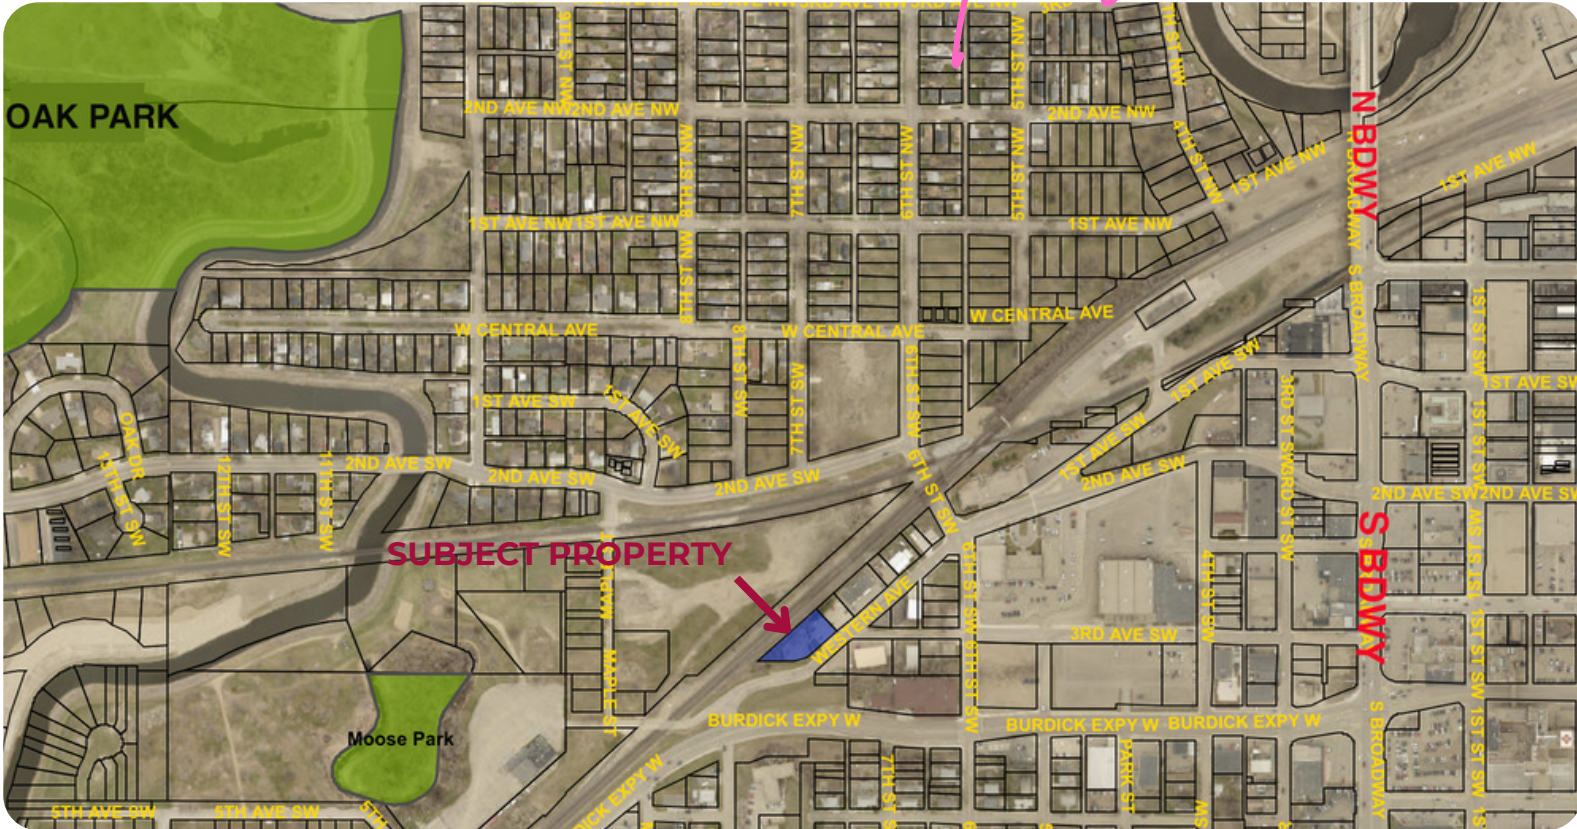

720 WESTERN AVE
MINOT, ND 58701

SIGNAL
●●● REALTY

Foy LEASE

Office Space

CENTRALLY LOCATED

- » \$1375/month lease rate
- » 875 sf of office space available
- » All utilities (except communications) included
- » Main Floor
- » Furnished office and conference room
- » Private Bathroom
- » Available June 1st